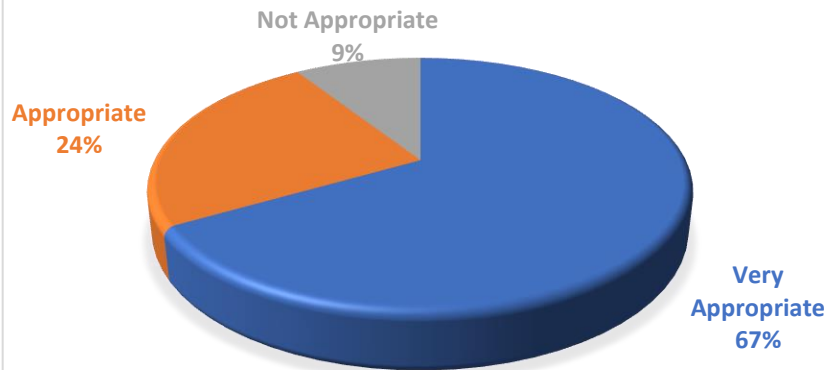

BASIC INFORMATION

Total 33 Respondents

Tracer Study Time Period: JUNE-JULY 2022

Graduates' Length of Study

GRADUATES' EMPLOYMENT CONFORMITY WITH THE EDUCATIONAL BACKGROUND

Waiting Time for Graduates to Obtain Jobs After Graduation

Alumni Feedback on Teaching Learning Process