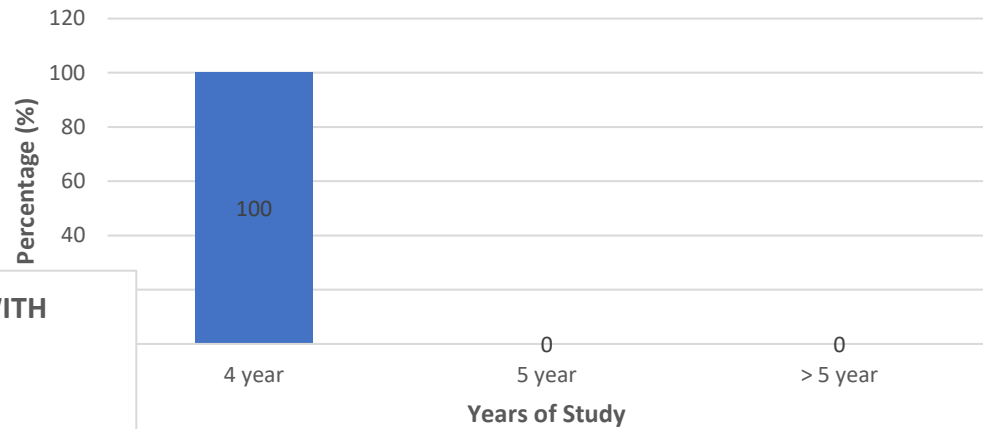

BASIC INFORMATION

Total 33 Respondents

Tracer Study Time Period: JUNE-JULY 2022

Graduates' Length of Study

GRADUATES' EMPLOYMENT CONFORMITY WITH THE EDUCATIONAL BACKGROUND

Waiting Time for Graduates to Obtain Jobs After Graduation

Alumni Feedback on Teaching Learning Process