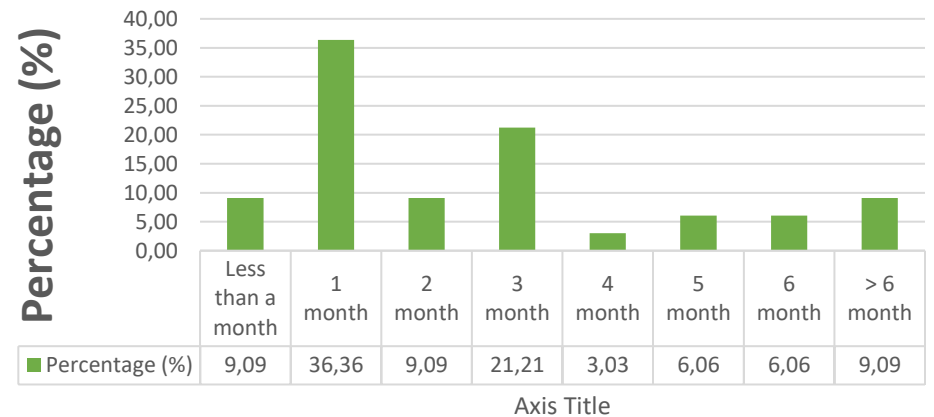

BASIC INFORMATION

Total 33 Respondents

Tracer Study Time Period: JUNE-JULY 2022

Graduates' Length of Study

GRADUATES' EMPLOYMENT CONFORMITY WITH THE EDUCATIONAL BACKGROUND

Waiting Time for Graduates to Obtain Jobs After Graduation